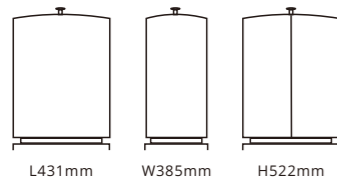

Half Moon Bay

X23888 5ltr x 2 divisions