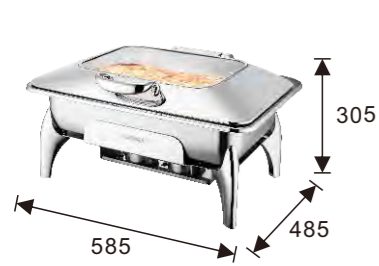

BURANO Square 2/3 Chafer

W07-2302T Induction Chafer
W07-2301B Electrical Frame
Open Lid Height: 655mm

W07-2302T Induction Chafer
W07-2304B Multi-Functional Frame
Open Lid Height: 687mm

BURANO Round 36cm Chafer

W07-3602T Induction Chafer
W07-3601B Electrical Frame
Open Lid Height: 715mm

W07-3602T Induction Chafer
W07-3604B Multi-Functional Frame
Open Lid Height: 747mm

BURANO Soup Station

W07-2802T Induction Chafer
W07-2801B Electrical Frame
Open Lid Height: 730mm

W07-2802T Induction Chafer
W07-2804B Multi-Functional Frame
Open Lid Height: 762mm

VIENNA CHAFER

W16-1102T + W16-1100B
Rectangular 1/1 size, 8.5L food pan

W16-2302T + W16-2300B
Rectangular 2/3 size, 5.5L food pan

W16-2802T + W16-2800B
Soup Station, 10L bain marie

W16-3602T + W16-3600B
Round 36cm, 6.8L food pan

W16-2302T

W16-1102T

W16-2802T

W16-1102T + W16-1102B
Rectangular 1/1 size, 8.5L food pan

W16-2302T + W16-2302B
Rectangular 2/3 size, 5.5L food pan