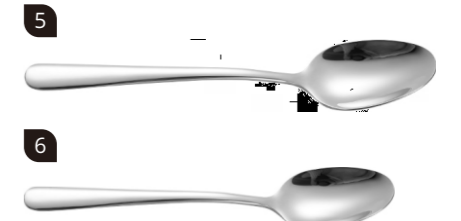

TABLE TOPS

Luxury Cutlery Collection

- Spoon & Fork: 18/8 Stainless Steel
- Knife: 13/0 Stainless Steel