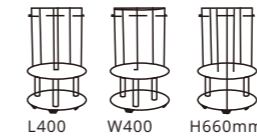

U09-1000

* Not including the cups, plates and spoons

* Recommend cup size: 80 ~ 85 mm in diameter

* Recommend plate size: less than 145mm in diameter

* Recommend spoon size: 100 ~ 120 mm in length

C88051 Cup, 195ml / 6.8fl.oz