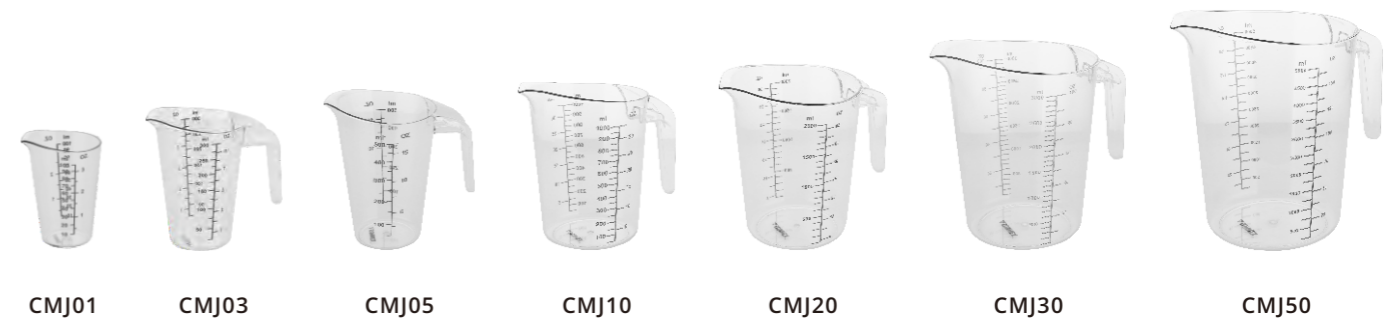

PC Measuring Jugs

Stackable for easier storage and lower transportation cost

Handle design comply with ergonomics

Laser scale marks ml and oz

LOGO can be customized

CMJ01	CMJ03	CMJ05	CMJ10	CMJ20	CMJ30	CMJ50
0.1LTR, 6.3 x 5.5 x 8.5cm, without handle	0.3LTR, 13.5 x 7.7 x 13cm	0.5LTR, 15 x 9.3 x 14.5cm	1.0LTR, 18 x 11.7 x 16cm	2.0LTR, 21 x 15 x 20cm	3.0LTR, 23 x 17 x 22.3cm	5.0LTR, 27 x 19.9 x 26.3cm