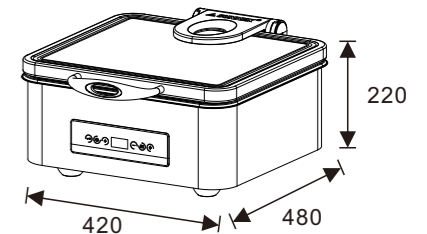

W21-23HLM
Size: 420 x 480 x 220mm
Square 2/3 size, 5.5L food pan
Open lid height: 680mm

W21-23HLM50
100mm chafer
Size: 420 x 480 x 255mm
Square 2/3 size, 9L food pan
Open lid height: 695mm