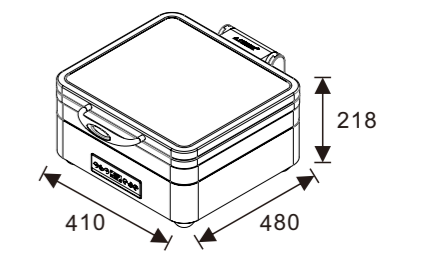

W20-2302T Induction Chafers
W07-2301B Electrical Frame
Open Lid Height: 655mm