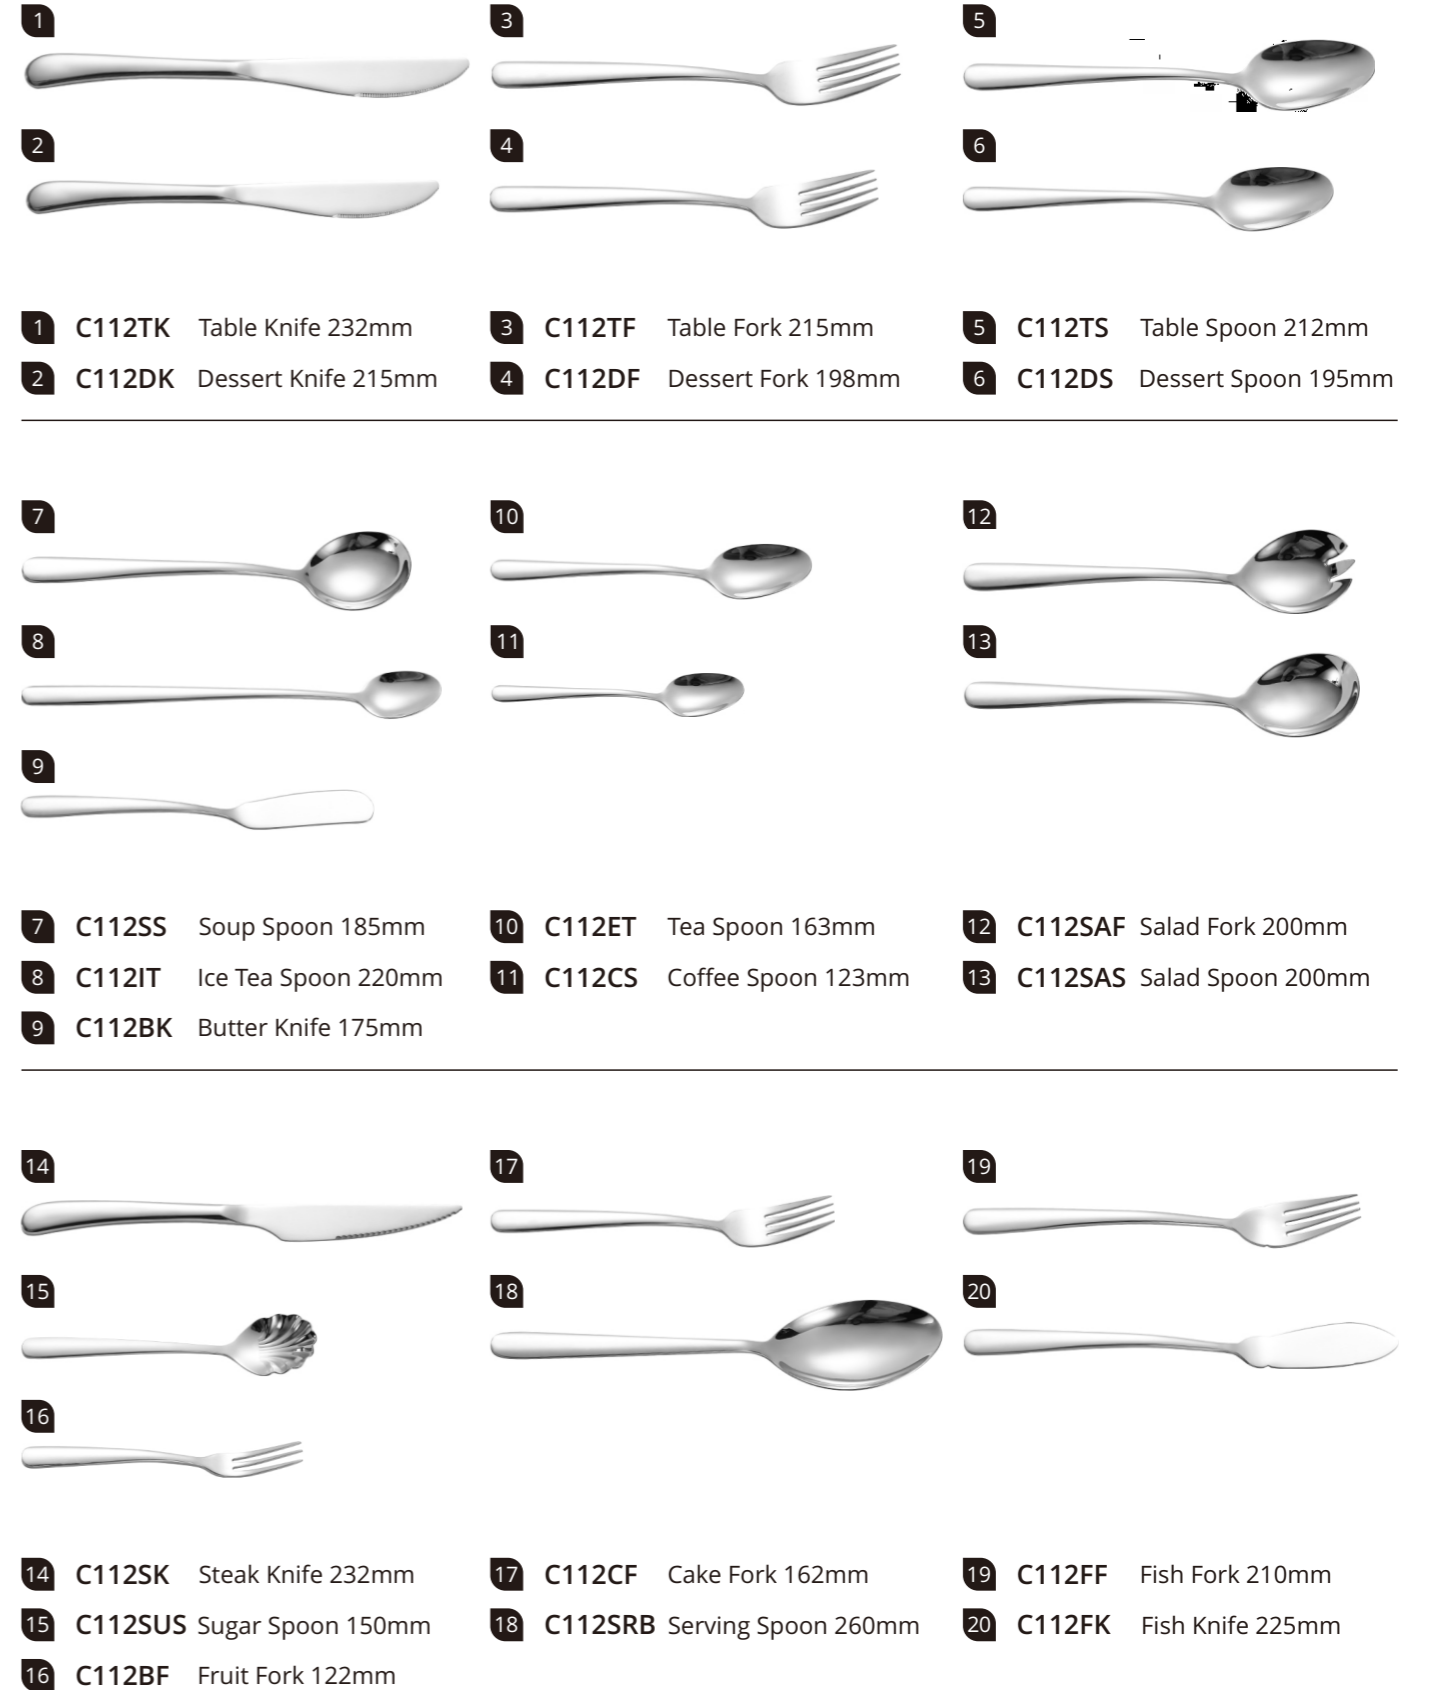

MCBR2015 Dia.20 x 15 x 7(h)cm

MCBD20 Dia.20 x 9(h)cm

MCBD17 Dia.17 x 8(h)cm

TABLE TOPS

Luxury Cutlery Collection

- Spoon & Fork: 18/8 Stainless Steel
- Knife: 13/0 Stainless Steel

1 C112TK Table Knife 232mm
2 C112DK Dessert Knife 215mm