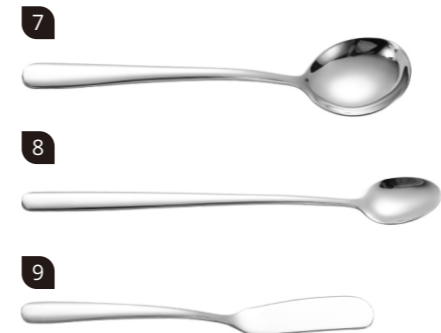

MCBR2015 Dia.20 x 15 x 7(h)cm

MCBD20 Dia.20 x 9(h)cm

MCBD17 Dia.17 x 8(h)cm

TABLE TOPS

Luxury Cutlery Collection

- Spoon & Fork: 18/8 Stainless Steel
- Knife: 13/0 Stainless Steel

1 C112TK Table Knife 232mm
2 C112DK Dessert Knife 215mm

3 C112TF Table Fork 215mm
4 C112DF Dessert Fork 198mm

5 C112TS Table Spoon 212mm
6 C112DS Dessert Spoon 195mm

7 C112SS Soup Spoon 185mm
8 C112IT Ice Tea Spoon 220mm
9 C112BK Butter Knife 175mm

10 C112ET Tea Spoon 163mm
11 C112CS Coffee Spoon 123mm