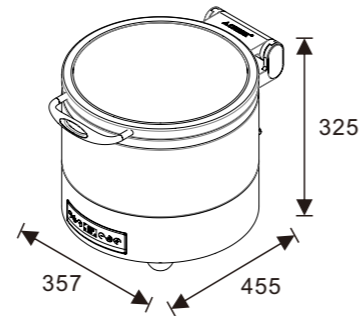

ROMA Round 36cm Chafer

W20-3602T Induction Chafer
W07-3601B Electrical Frame
Open Lid Height: 715mm

ROMA Soup Station

W20-2802T Induction Chafer
W07-2801B Electrical Frame
Open Lid Height: 730mm