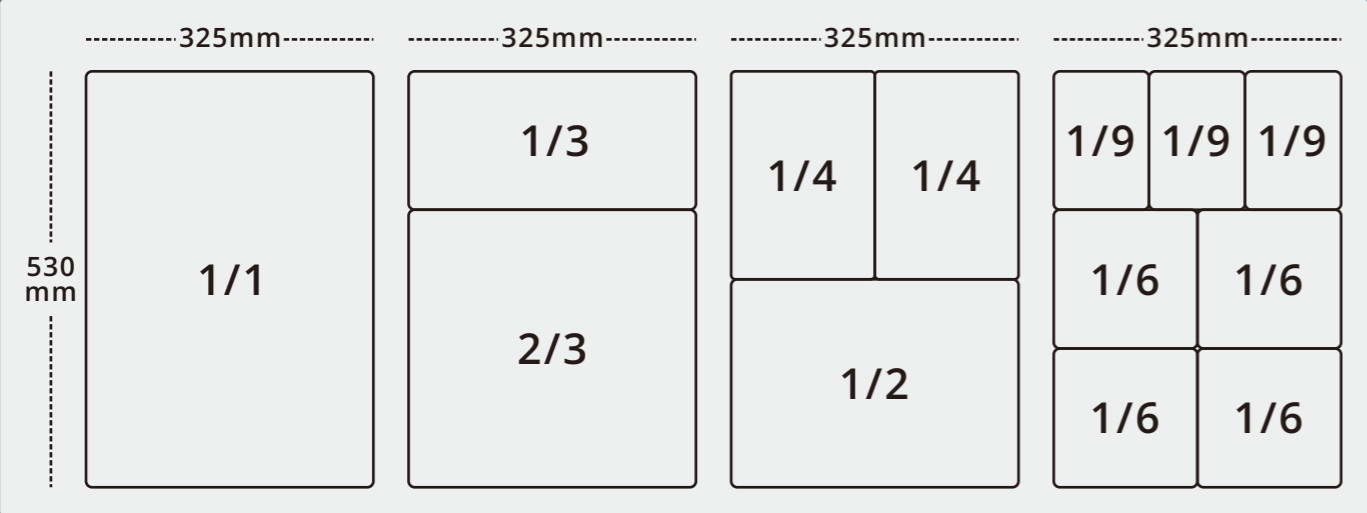

Frypan

M7134	Dia. 13cm
-------	-----------

Sizzle Platter

M7111	Sizzler Platter, oval
M7112	Sizzler Platter, oval

Oval / Round Dish

M7119	12 x 9cm
M7120	Dia. 10cm

Rectangular Dish

M7116	37 x 18cm
M7117	27 x 17cm
M7128	20 x 7cm

Round Dish

M7115	Dia. 15cm	M7126	Dia. 22cm
M7118	Dia. 14cm	M7127	Dia. 13cm
M7120	Dia. 10cm	M7129	Dia. 16cm
M7121	Dia. 16cm		

SIZES OF GASTRONORM PANS

Gastronom (GN) originated in the 1960s, now it has become a basic kitchenware in the international catering industry. Its benchmark specification is 1/1 size with length 530mm x width 325mm, other gastronorm sizes are multiples and submultiples of this basic module size and often shown in terms of fraction. For example, size of a GN 1/2 container (325 x 265mm) is half of a GN 1/1 container.