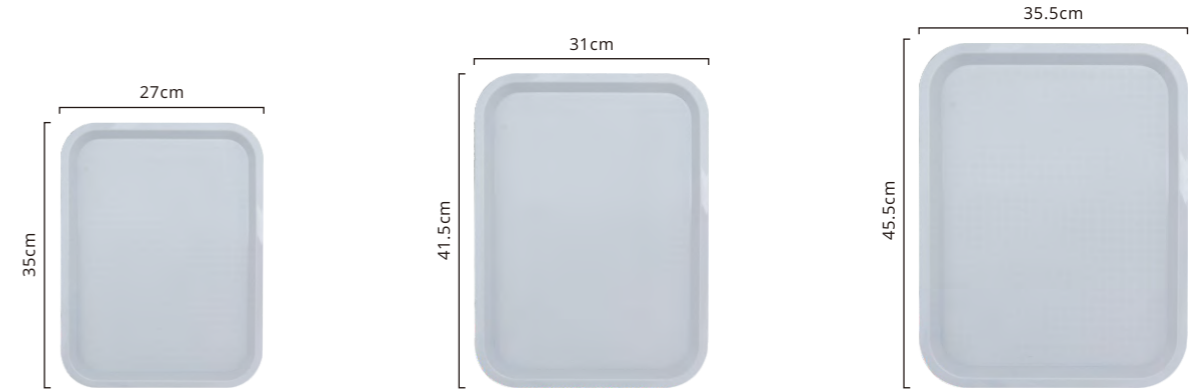

- Orange (A3) Light Grey (G) Red (R)
- Ivory (V) Dark Blue (L) Black (K)
- Brown (C) Dark Green (J)

81140 35 x 27cm / 14 x 10.5"
81240 41.5 x 31cm / 16 x 12"
81340 45.5 x 35.5cm / 18 x 14"