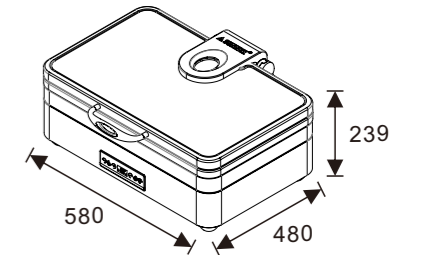

W07-1102T Induction Chafer
W07-1101B Electrical Frame
Open Lid Height: 655mm