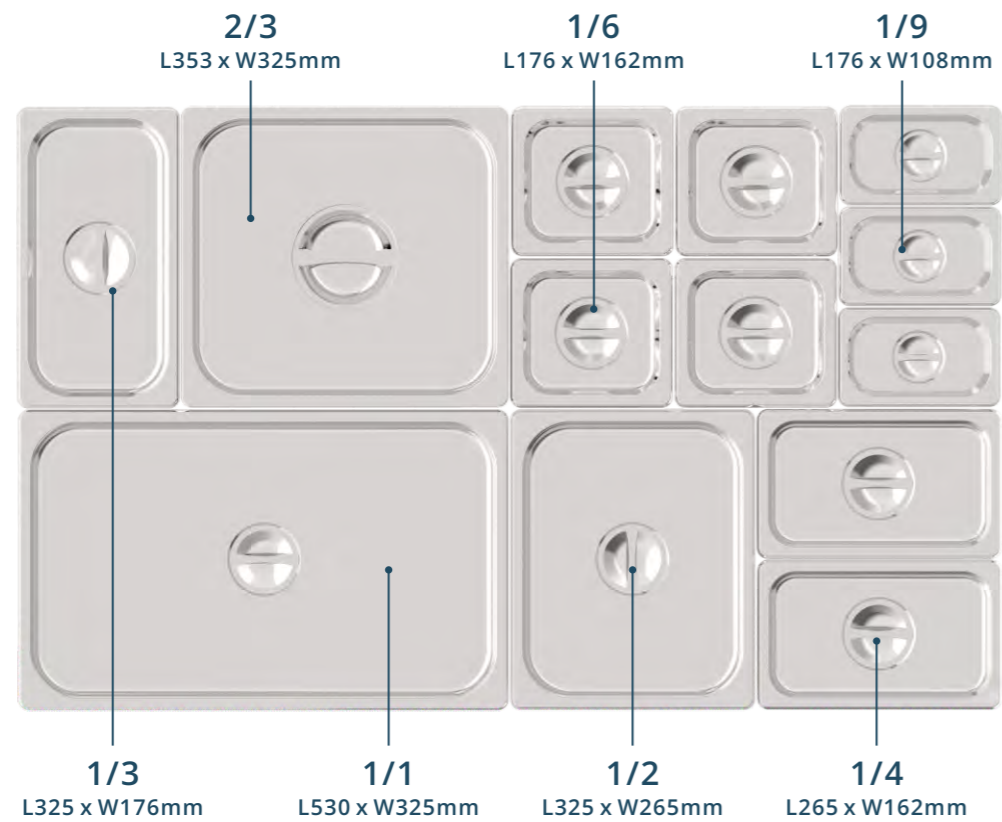

FULL RANGE SIZES AVAILABLE