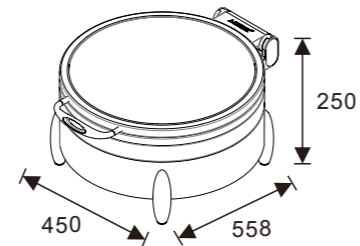

W20-2302T Induction Chafers
W07-2301B Electrical Frame
Open Lid Height: 655mm

W20-2302T Induction Chafers
W07-2304B Multi-Functional Frame
Open Lid Height: 687mm

ROMA Round 36cm Chafer

W20-3602T Induction Chafer
W07-3601B Electrical Frame
Open Lid Height: 715mm

W20-3602T Induction Chafer
W07-3604B Multi-Functional Frame
Open Lid Height: 747mm

ROMA Soup Station

W20-2802T Induction Chafer
W07-2801B Electrical Frame
Open Lid Height: 730mm

W20-2802T Induction Chafer
W07-2804B Multi-Functional Frame
Open Lid Height: 762mm