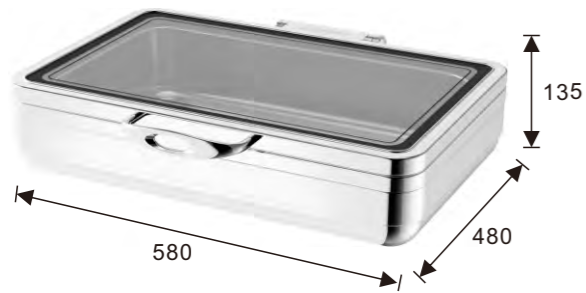

ROMA INDUCTION CHAFER

W20-1102T
Rectangular 1/1 size, 8.5L food pan
Open lid height: 570mm

W20-2302T
Square 2/3 size, 5.5L food pan
Open lid height: 570mm

W20-2802T
Soup Station, 10L bain marie
Open lid height: 650mm

W20-3602T
Round 36cm, 6.8L food pan
Open lid height: 632mm

Induction Ready

Optional Stands

Stands available in digital and non-digit versions allowing you to convert an induction chafers to an electric chafers or regular chafers.