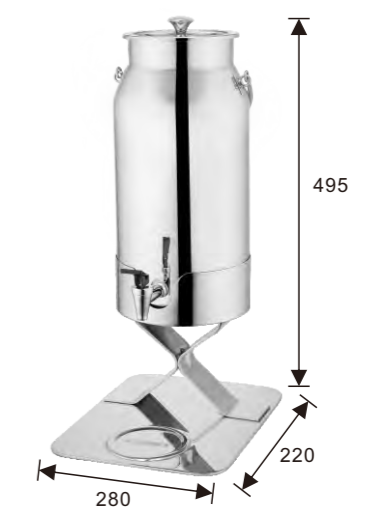

Simple Milk

U14-1100 5ltr