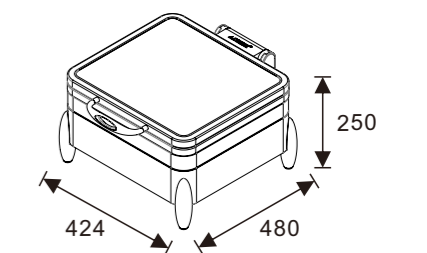

W20-3602T
Round 36cm, 6.8L food pan
Open lid height: 632mm

Induction Ready

Optional Stands

Stands available in digital and non-digit versions allowing you to convert an induction chafers to an electric chafers or regular chafers.

ROMA Rectangular 1/1 Chafers

W20-1102T Induction Chafers
W07-1101B Electrical Frame
Open Lid Height: 655mm

W20-1102T Induction Chafers
W07-1104B Multi-Functional Frame
Open Lid Height: 687mm

ROMA Square 2/3 Chafers

W20-2302T Induction Chafers
W07-2301B Electrical Frame
Open Lid Height: 655mm

W20-2302T Induction Chafers
W07-2304B Multi-Functional Frame
Open Lid Height: 687mm

ROMA Round 36cm Chafer

W20-3602T Induction Chafer
W07-3601B Electrical Frame
Open Lid Height: 715mm