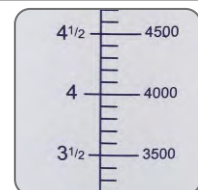

Clearly marked

Litre & Pint

86021A	0.7pints
86121A	1.5pints
86221A	3pints
86321A	4.5pints
86521A	8pints