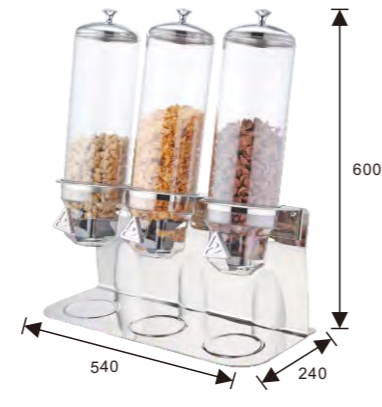

C88052 Saucer for C88051, 14.5cm / 5.5"

Cereal Dispensers

- Ideal for buffet and self service
- Transparent polycarbonate or acrylic container

Acrylic Dispensers

CD800-C 1 ltr,
Size: 90(dia.) x 255(h)mm

CD800-2 1 ltr x 2 Cylinders
Size: 90(dia.) x 255(h)mm

CD800-3 1 ltr x 3 Cylinders
Size: 90(dia.) x 255(h)mm

Stainless Steel Base Cereal Dispensers with PC containers

U13-1100 Single, 4ltr

U13-1200 Double, 4ltr x 2

U13-1300 Triple, 4ltr x 3

Wall Mounted Cereal Dispensers with PC containers