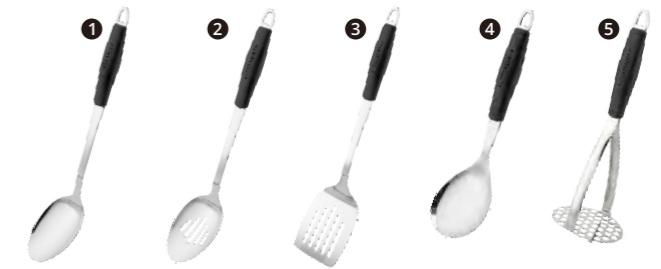

M445 Series Silicone Handle

- High grade stainless steel
- Anti-slip handle

1	M445SS	Solid spoon, 36.5cm / 14"
2	M445SL	Slotted spoon, 36.5cm / 14"
3	M445T	Slotted turner, 36.5cm / 14"
4	M445R	Rice spoon, 28cm / 11"
5	M445M	Masher, 28cm / 11"
6	M445CT	Chinese turner, 36.5cm / 14"
7	M445L	Ladle, 33.5cm / 13"
8	M445G	Spaghetti server, 33.5cm / 13"
9	M445K	Skimmer, 38cm / 15"
10	M445MF	Meat fork, 36.5cm / 14"