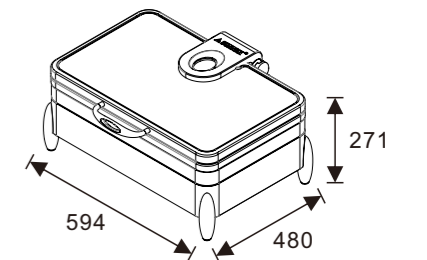

W07-1102T Induction Chafer
W07-1104B Multi-Functional Frame
Open Lid Height: 687mm