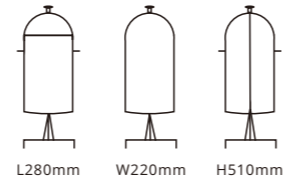

Beverage Dispensers

- Size ranges from 5 litre to 11.4 litre
- Removable drip tray
- Polycarbonate or SAN container

Marbella

X23588 5ltr

Marbella

X23588X2 5ltr x 2

Simple Design

U14-1000 5ltr