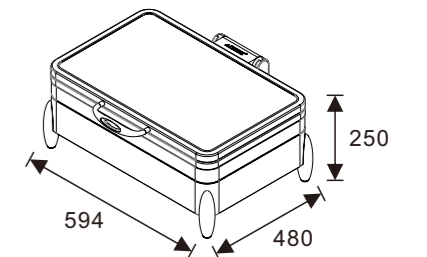

W20-1102T Induction Chafers
W07-1104B Multi-Functional Frame
Open Lid Height: 687mm