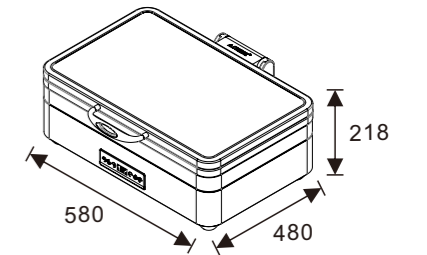

W20-1102T Induction Chafers
W07-1101B Electrical Frame
Open Lid Height: 655mm