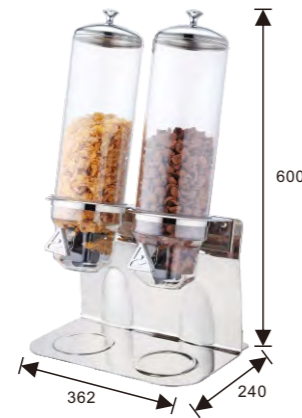

U13-1200 Double, 4ltr x 2