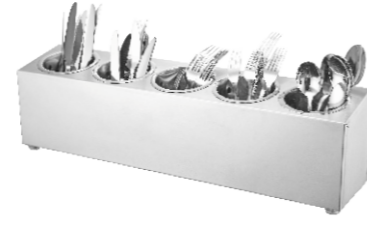

Heavy Duty Skimmer with Hook

MCWW-7506	Dia.15 x 34cm handle
MCWW-7507	Dia.18 x 38cm handle
MCWW-7508	Dia.20 x 41cm handle
MCWW-7509	Dia.23 x 43cm handle
MCWW-7510	Dia.25 x 45cm handle

Square Skimmer

MCWW-3088	Blade: 19 x 20cm, 66cm handle, 30-mesh
-----------	--

Flatware Dispensers

- Removable dia.
- 10cm cylinder inserts, easy to clean.

MD008-3

MD008-4A

MD008-5

MD008-6

MD008-8

MD008-3	385 x 150 x 180mm
MD008-4A	505 x 150 x 180mm
MD008-5	630 x 150 x 180mm
MD008-4	265 x 305 x 200mm
MD008-6	385 x 305 x 200mm
MD008-8	05 x 305 x 200mm