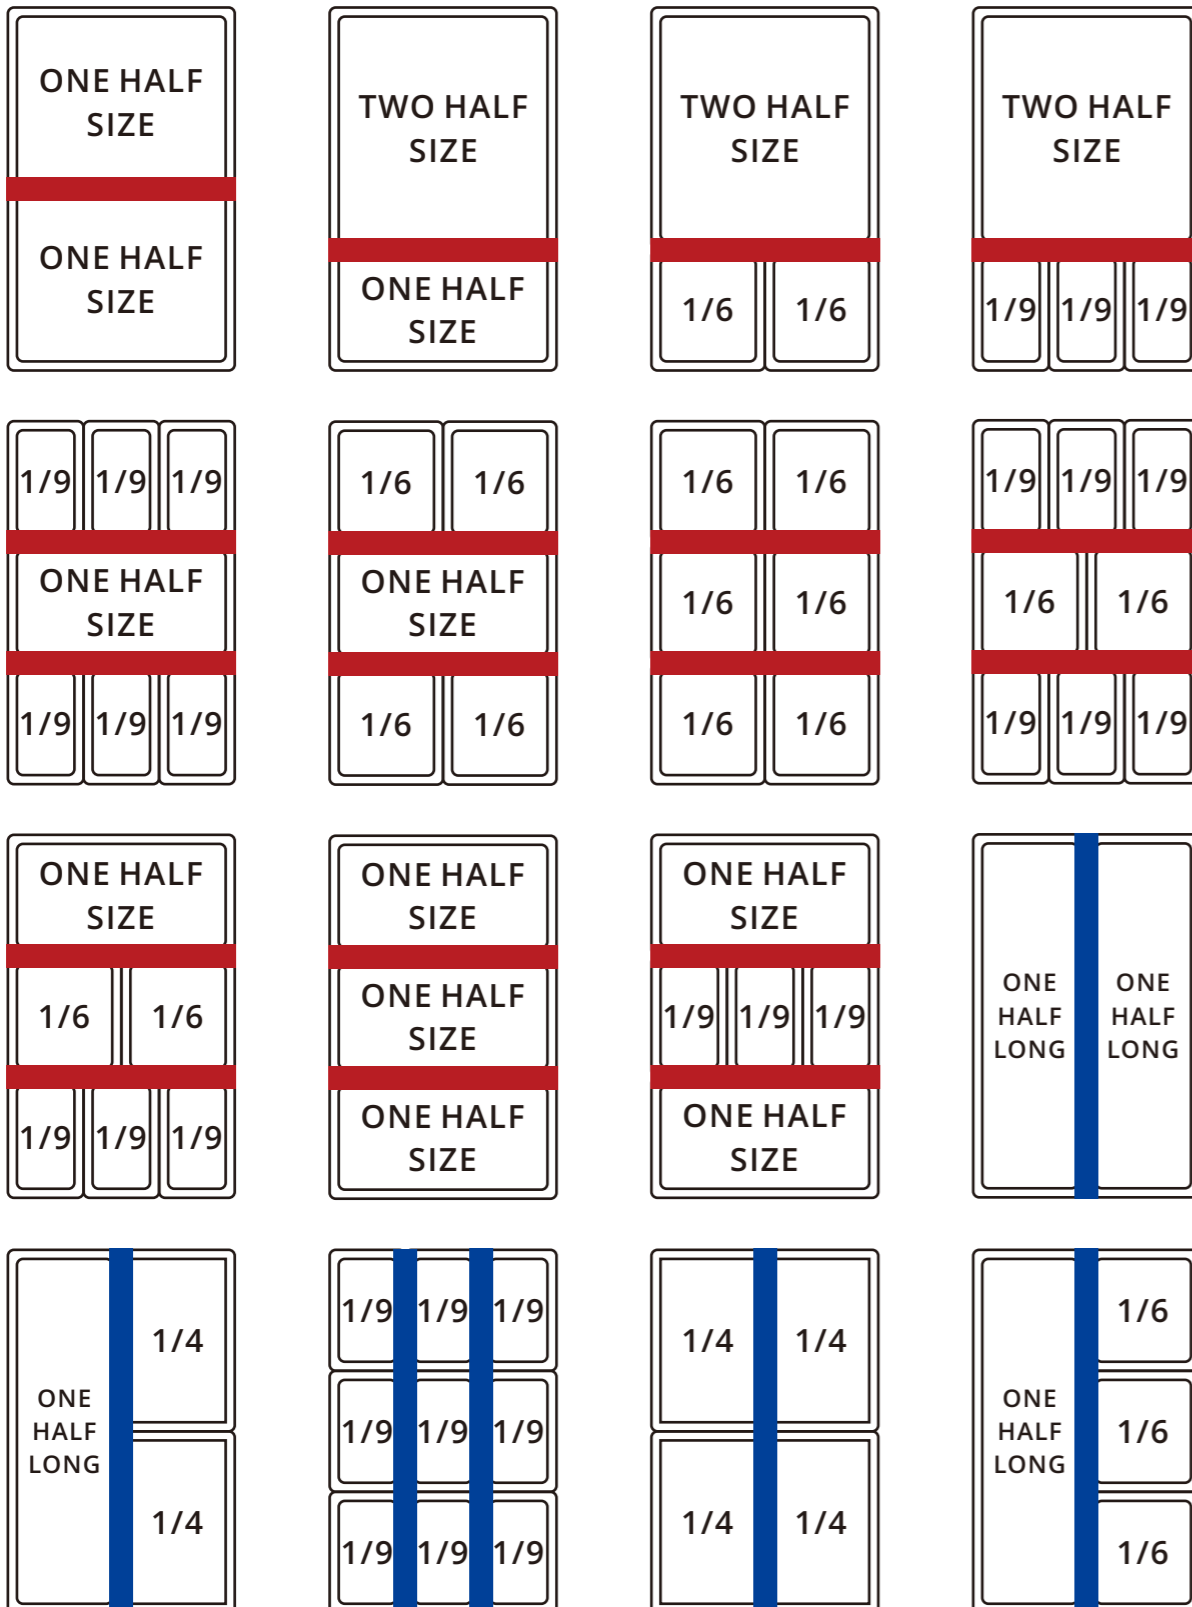

ADAPTOR BAR REFERENCE

Options of 13" / 325mm and 21" / 530mm available

21807

22807