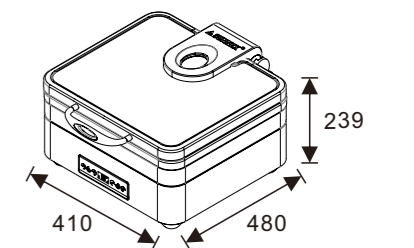

W07-2302T Induction Chafer
W07-2301B Electrical Frame
Open Lid Height: 655mm