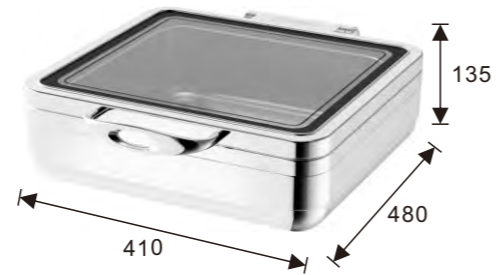

ROMA INDUCTION CHAFER

W20-1102T
Rectangular 1/1 size, 8.5L food pan
Open lid height: 570mm

W20-2302T
Square 2/3 size, 5.5L food pan
Open lid height: 570mm

W20-2802T
Soup Station, 10L bain marie
Open lid height: 650mm

W20-3602T
Round 36cm, 6.8L food pan
Open lid height: 632mm

Induction Ready

Optional Stands

Stands available in digital and non-digit versions allowing you to convert an induction chafers to an electric chafers or regular chafers.