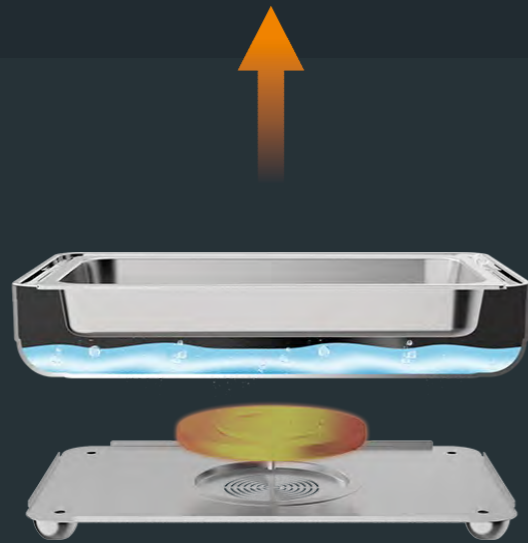

Less power consumption but higher heating performance than previous electric element

ELECTRIC HEATING ELEMENT 900W

JELLY FUEL

Terni Series

WATERLESS CHAFER

&

Simple. User-Friendly.

New Finished Model
with Stainless Steel Glass Cover