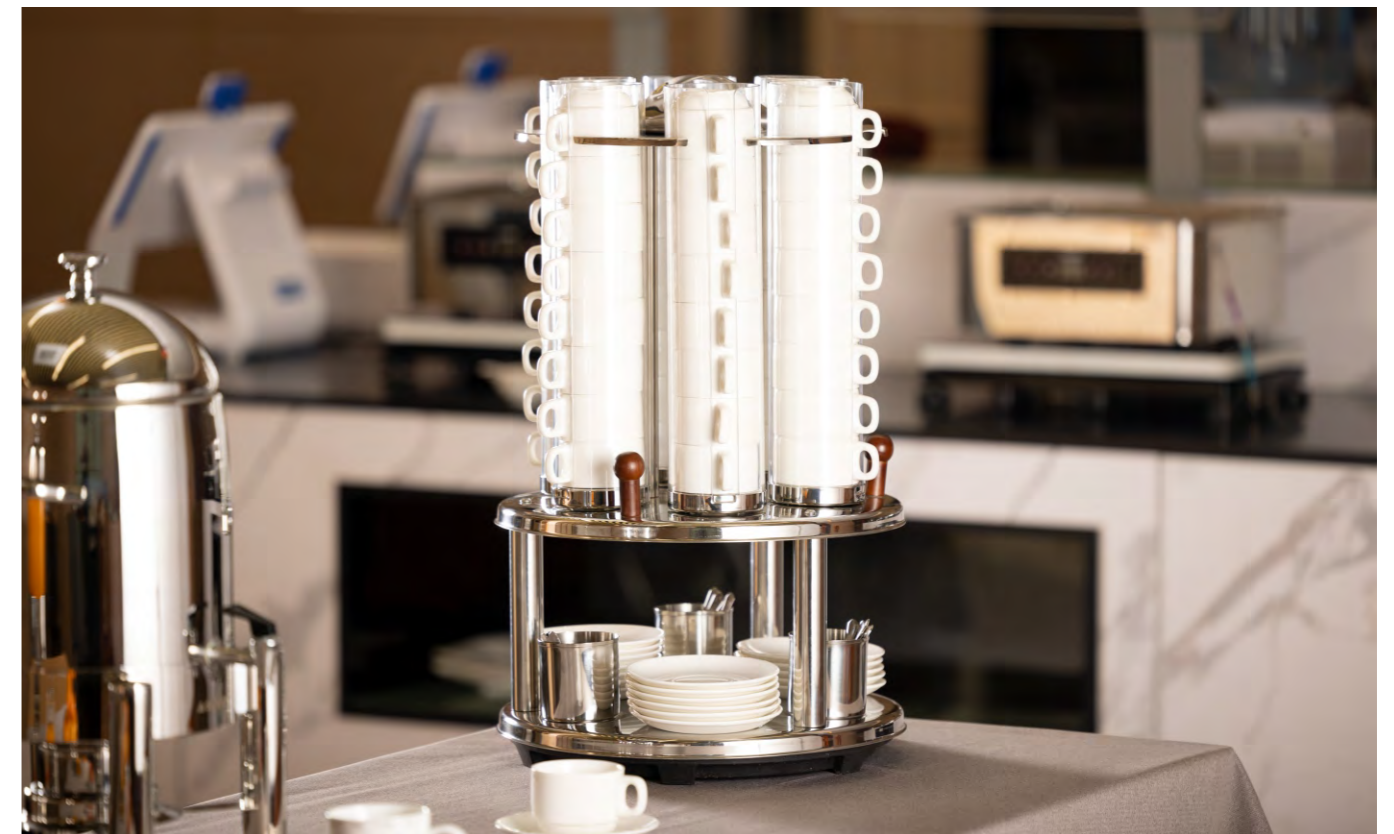

C88052 Saucer for C88051, 14.5cm / 5.5"