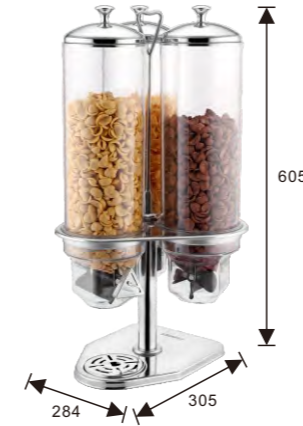

Classic Cereal

X23577X3 Revolving, 4ltr x 3