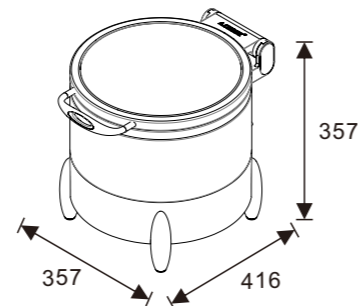

W20-2302T Induction Chafers
W07-2301B Electrical Frame
Open Lid Height: 655mm

W20-2302T Induction Chafers
W07-2304B Multi-Functional Frame
Open Lid Height: 687mm

ROMA Round 36cm Chafer

W20-3602T Induction Chafer
W07-3601B Electrical Frame
Open Lid Height: 715mm

W20-3602T Induction Chafer
W07-3604B Multi-Functional Frame
Open Lid Height: 747mm

ROMA Soup Station

W20-2802T Induction Chafer
W07-2801B Electrical Frame
Open Lid Height: 730mm

W20-2802T Induction Chafer
W07-2804B Multi-Functional Frame
Open Lid Height: 762mm