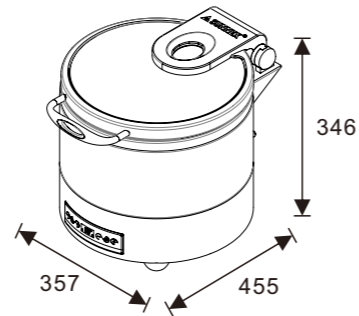

W07-3602T Induction Chafer
W07-3601B Electrical Frame
Open Lid Height: 715mm

W07-3602T Induction Chafer
W07-3604B Multi-Functional Frame
Open Lid Height: 747mm

BURANO Soup Station

W07-2802T Induction Chafer
W07-2801B Electrical Frame
Open Lid Height: 730mm