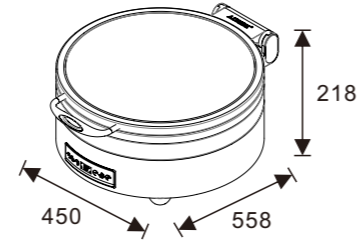

W20-2302T Induction Chafers
W07-2301B Electrical Frame
Open Lid Height: 655mm

W20-2302T Induction Chafers
W07-2304B Multi-Functional Frame
Open Lid Height: 687mm

ROMA Round 36cm Chafer

W20-3602T Induction Chafer
W07-3601B Electrical Frame
Open Lid Height: 715mm

W20-3602T Induction Chafer
W07-3604B Multi-Functional Frame
Open Lid Height: 747mm

ROMA Soup Station

W20-2802T Induction Chafer
W07-2801B Electrical Frame
Open Lid Height: 730mm

W20-2802T Induction Chafer
W07-2804B Multi-Functional Frame
Open Lid Height: 762mm