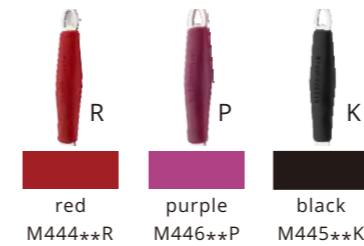

Three colours can be selected for silicone handles