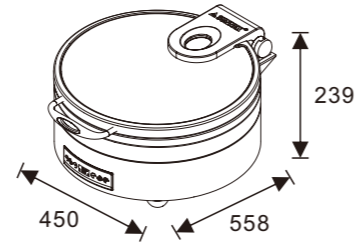

W07-3602T Induction Chafer
W07-3604B Multi-Functional Frame
Open Lid Height: 747mm