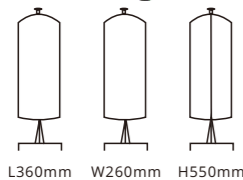

X23688P 8ltr PC container

Classic Juice

X23688T 8ltr, SAN container