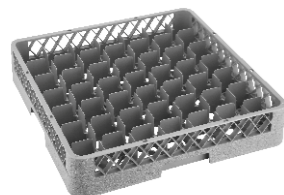

Base, 49 compartments, 49 x 49 x 9.8(h)cm
Compartment size: 6.5 x 6.5cm
MGT49BV Brown
MGT49BG Grey