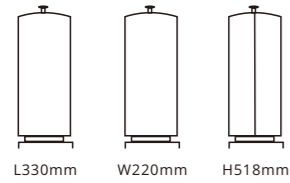

Beverage Dispensers

- Size ranges from 5 litre to 11.4 litre
- Removable drip tray
- Polycarbonate or SAN container

Marbella

X23588 5ltr

Marbella

X23588X2 5ltr x 2

Simple Design

U14-1000 5ltr