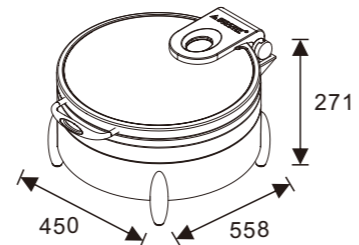

W07-2302T
Square 2/3 size, 5.5L food pan
Open Lid Height: 570mm

W07-2802T
Soup Station, 10L bain marie
Open Lid Height: 650mm

W07-3602T
Round 36cm, 6.8L food pan
Open Lid Height: 632mm

Optional Stands

Stands available in digital and non-digit versions allowing you to convert an induction chafers to an electric chafers or regular chafers.

BURANO Square 2/3 Chafer

W07-2302T Induction Chafer
W07-2301B Electrical Frame
Open Lid Height: 655mm

W07-2302T Induction Chafer
W07-2304B Multi-Functional Frame
Open Lid Height: 687mm

BURANO Round 36cm Chafer

W07-3602T Induction Chafer
W07-3601B Electrical Frame
Open Lid Height: 715mm

W07-3602T Induction Chafer
W07-3604B Multi-Functional Frame
Open Lid Height: 747mm

BURANO Soup Station

W07-2802T Induction Chafer
W07-2801B Electrical Frame
Open Lid Height: 730mm