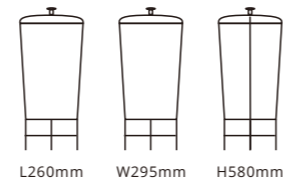

Verona

U17-2000 11.4ltr