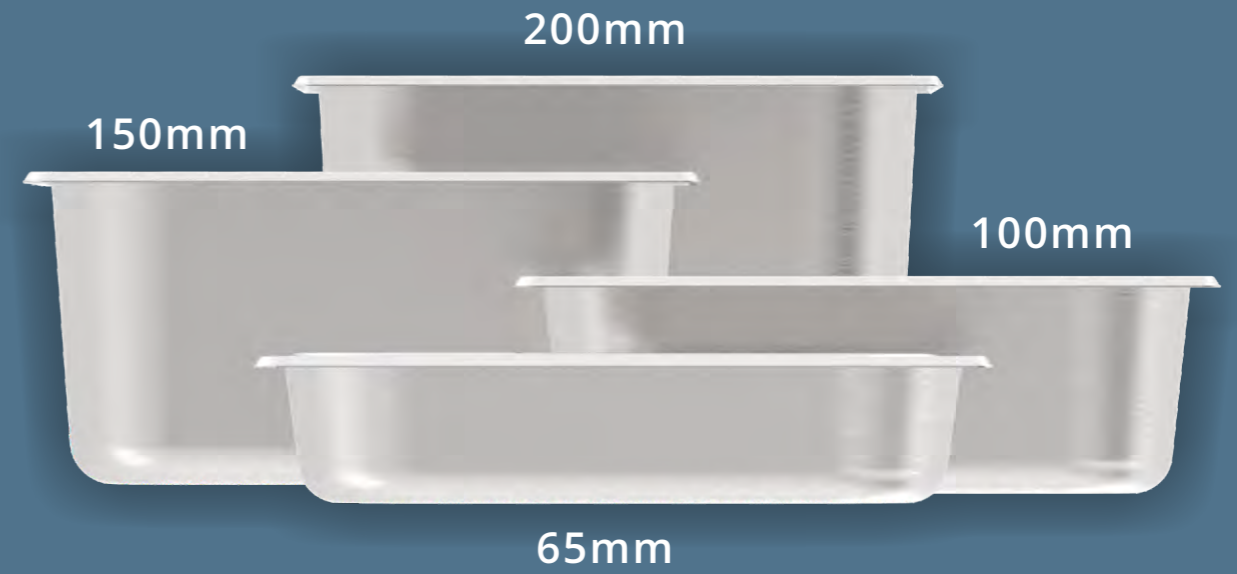

GASTRONORM PANS

1/1 size to 1/9 size

FULL RANGE SIZES AVAILABLE

DEPTH OF PANS

Sturdy 300-Series Stainless Steel Finest Hand Polished Craftsmanship

MATT BRUSHED POLISHED

Dishwasher Safe

Right Angled Edge Design