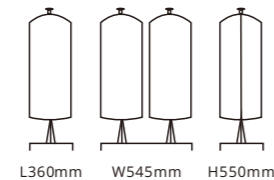

X23688PX2 8ltr x 2, PC container

Classic Juice

X23688TX2 8ltr x 2, SAN container