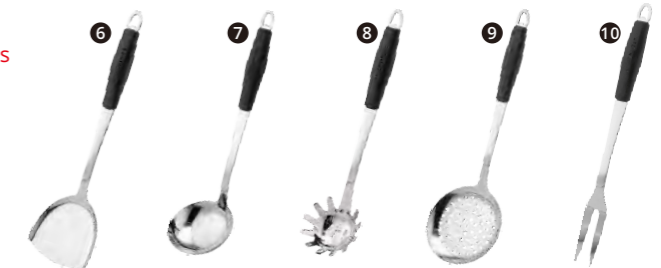

Three colours can be selected for silicone handles