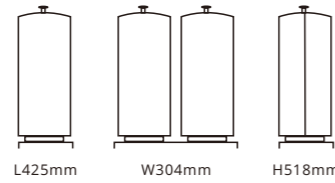

Beverage Dispensers

- Size ranges from 5 litre to 11.4 litre
- Removable drip tray
- Polycarbonate or SAN container

Marbella

X23588 5ltr

Marbella

X23588X2 5ltr x 2

Simple Design

U14-1000 5ltr