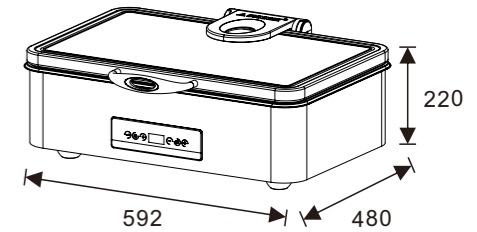

Patented Product
EP3804583A1

Specification

Voltage: 220 / 240VAC

Power consumption: 400-476W

Initial heating time: 15 mins

Temperature difference between inside and outside of lid: 10° - 12°

Stainless steel 304 food pan and cover

**Large Tempered
Glass Window**

**Less is More.
Waterless is More Advanced.**

**Less Manpower.
No Need to Add Water.**

Digital Control

TERNI SERIES

- WATERLESS CHAFER -

W21-11HLM
 Size: 592 x 480 x 220mm
 Rectangular 1/1 size, 8.5L food pan
 Open lid height: 680mm