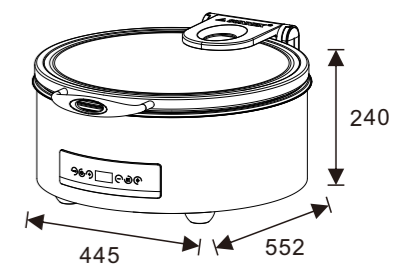

Save Environment

Sunnex advanced dry heat technology minimizes energy consumption compared to previous electric chafers with water pan and heating element. It goes from cold to hot in about 15 minutes, but uses only 400 watt against old style electric chafers uses 900 watt, which means you save more than half of the electrical energy in the same period of time. You can keep food hot and delicious while using less energy, making a positive impact on the planet without compromising on quality.

Precise Temperature Control

All know that chafers need to stay hot or even keep consistent heat, but you could not be sure when using traditional chafers with fuel. Digital display temperature control lets you know at one sight.

No More Worry for Water Level

Traditional chafers use hot water to keep food warm. Not only do you need to wait for water to be heat up, you also have to keep watching water pans not getting dry. By eliminating the need for water pan, Sunnex Waterless Dry Heat Chafer saves manpower and conserves water. Say goodbye to the messy constant water refills associated with traditional chafers.