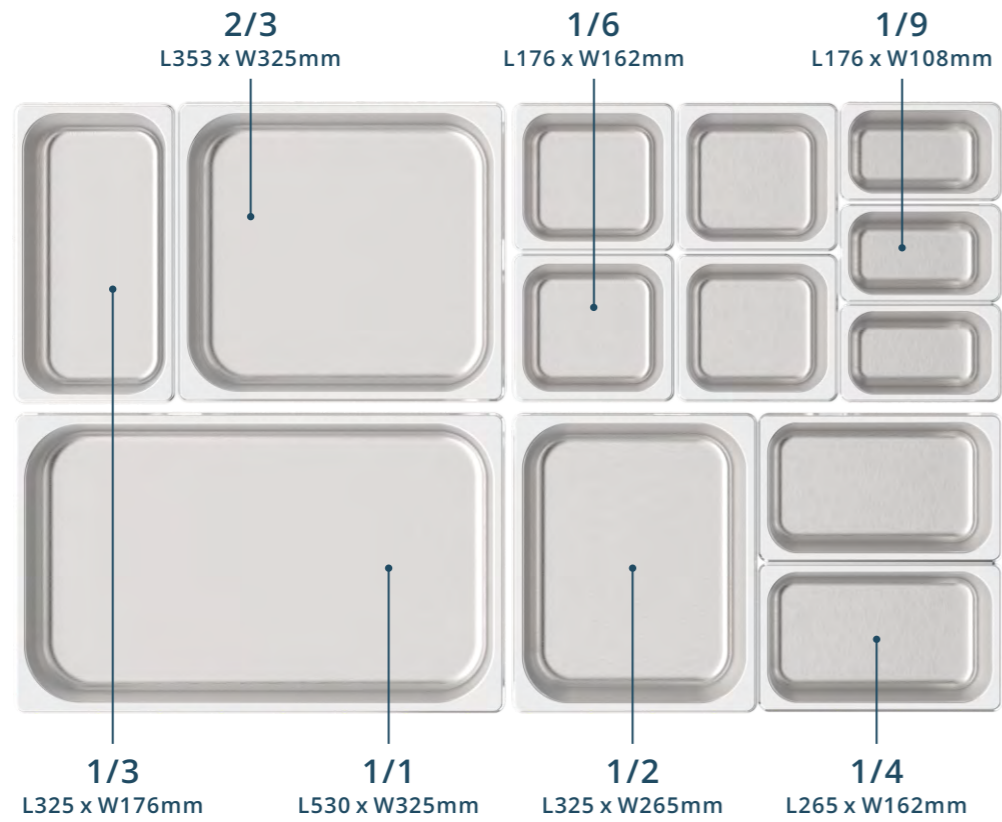

FULL RANGE SIZES AVAILABLE