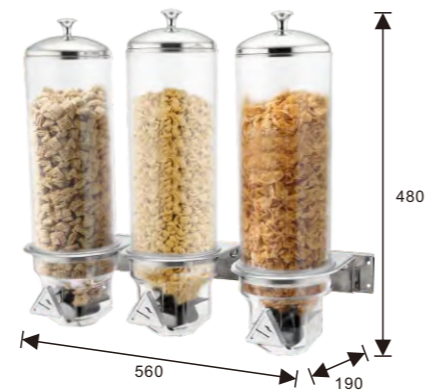

U08-0430 4ltr x 3