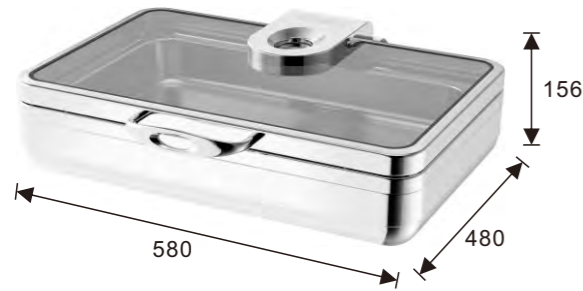

BURANO INDUCTION CHAFER

W07-1102T
Rectangular 1/1 size, 8.5L food pan
Open Lid Height: 570mm