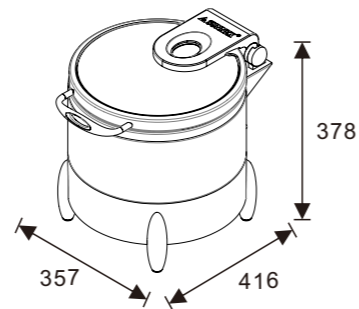

W07-3602T Induction Chafer
W07-3601B Electrical Frame
Open Lid Height: 715mm

W07-3602T Induction Chafer
W07-3604B Multi-Functional Frame
Open Lid Height: 747mm

BURANO Soup Station

W07-2802T Induction Chafer
W07-2801B Electrical Frame
Open Lid Height: 730mm

W07-2802T Induction Chafer
W07-2804B Multi-Functional Frame
Open Lid Height: 762mm

VIENNA CHAFER

W16-1102T + W16-1100B
Rectangular 1/1 size, 8.5L food pan

W16-2302T + W16-2300B
Rectangular 2/3 size, 5.5L food pan