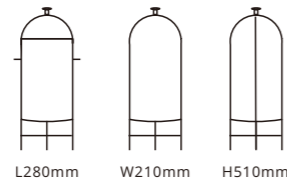

Verona

U17-1000 5ltr