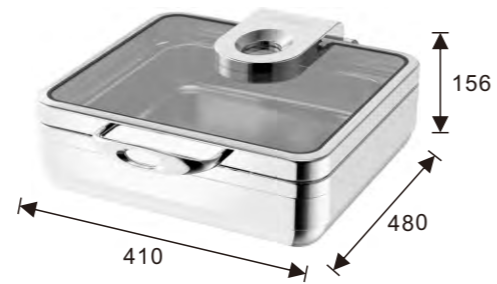

Quality Stainless Steel

Cover and food pan are made from quality 304 stainless steel. Food safe, non-corrosive & non-rusting.

BURANO INDUCTION CHAFER

W07-1102T
Rectangular 1/1 size, 8.5L food pan
Open Lid Height: 570mm

W07-2302T
Square 2/3 size, 5.5L food pan
Open Lid Height: 570mm

W07-2802T
Soup Station, 10L bain marie
Open Lid Height: 650mm

W07-3602T
Round 36cm, 6.8L food pan
Open Lid Height: 632mm

Optional Stands

Stands available in digital and non-digit versions allowing you to convert an induction chafers to an electric chafers or regular chafers.