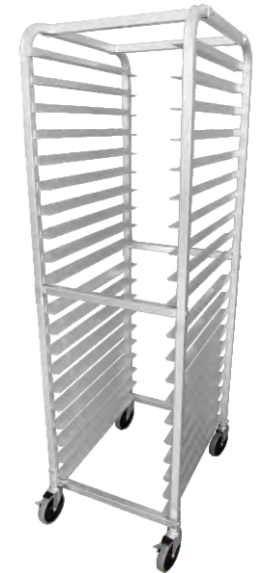

Deep Roasting Dishes with Handles

ABRP1612L	11.9ltr, 42 x 31 x 10(h)cm
ABRP1814L	15.5ltr, 47 x 36 x 10(h)cm
ABRP2016L	20ltr, 52 x 42 x 10(h)cm
ABRP2418L	24.5ltr, 61 x 46 x 10(h)cm

Extra Deep Roasting Dishes with Handles

ABRE1612L	17.7ltr, 42 x 31 x 15(h)cm
ABRE1814L	23ltr, 47 x 36 x 15(h)cm
ABRE2016L	30.6ltr, 52 x 42 x 15(h)cm
ABRE2418L	37ltr, 61 x 46 x 15(h)cm

Perforated Baking Trays

MAB6545S	65.5 x 45.5 x 2.6cm
MAB4533S	45.5 x 33 x 2.6cm

GN Full Size Baking Tray

ABBT1/1L	3.8ltr, 53 x 32.5 x 2.5(h)cm

Roll-edged Baking Trays

MAB6545	65.5 X 45.5 X 2.6cm
MAB4533	45.5 X 33 X 2.6cm
MAB1206	24 x 16.5 x 2.6cm
MAB1309	33 x 22.8 x 2.6cm
MAB5540	40.6 x 55.9 x 2.6cm

Pizza Pans & Screens

- Made from lightweight aluminium
- Ideal for crafting pizzas and can be used to form and and prepare pies.

Pizza Pans

MAB006	6"
MAB007	7"
MAB008	8"
MAB009	9"
MAB010	10"
MAB011	11"
MAB012	12"
MAB013	13"
MAB014	14"
MAB015	15"
MAB016	16"
MAB017	17"
MAB018	18"
MAB019	19"
MAB020	20"
MAB021	21"

Pizza Screens

MAB006S	6"
MAB007S	7"
MAB008S	8"
MAB009S	9"
MAB010S	10"
MAB011S	11"
MAB012S	12"
MAB013S	13"
MAB014S	14"
MAB015S	15"
MAB016S	16"
MAB017S	17"
MAB018S	18"
MAB019S	19"
MAB020S	20"
MAB021S	21"

Aluminium Pizza Bakery Trolley

- Sturdy and easy to use.
- Good for preparation of bakery items.

MTR-L1	10 layers Aluminium trolley
MTR-L2	12 layers Aluminium trolley
MTR-L3	20 layers Aluminium trolley