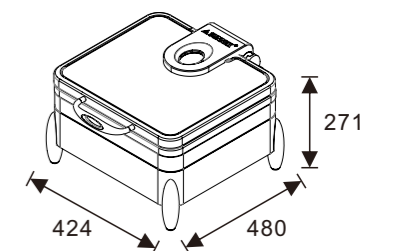

W07-2302T Induction Chafer
W07-2304B Multi-Functional Frame
Open Lid Height: 687mm